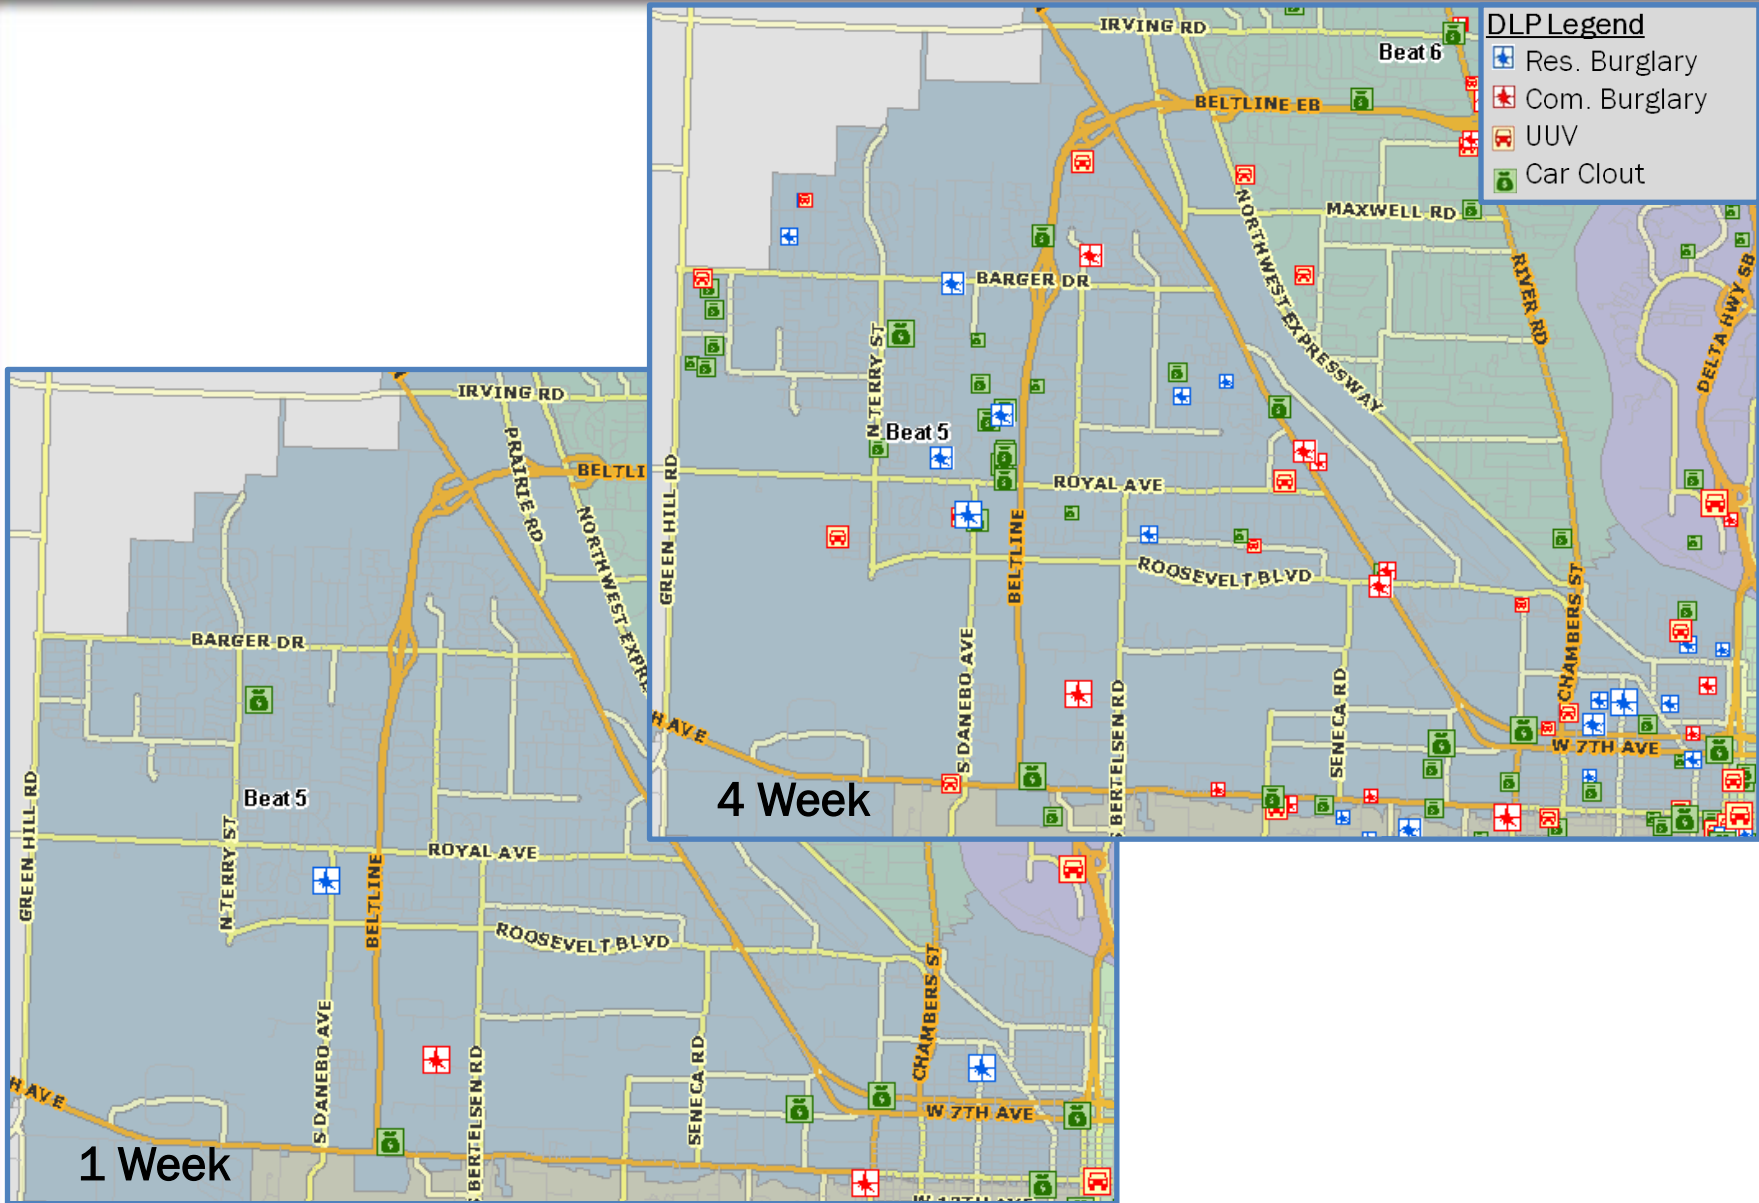

East Side Beat 1

1 Week

4 Week

PROTECT.SERVE.CARE.

East Side Beat 2

PROTECT.SERVE.CARE.

East Side Beat 3

PROTECT.SERVE.CARE.

West Side Beat 4

PROTECT. SERVE. CARE.

4 Week

1 Week

DLP Legend

-  Res. Burglary
-  Com. Burglary
-  UUV
-  Car Clout

West Side Beat 5

PROTECT. SERVE. CARE.

West Side Beat 6

PROTECT. SERVE. CARE.

UUV Stolen and Recovered

08/27/13 to 10/07/13

January 1 to October 7, 2013

Beat	UUV's	Rec'vd
1	79	31
2	52	24
3	53	26
4	67	37
5	144	98
6	30	21
Total	425	237

55.8% Recovery Rate

The End

A large, faint watermark of the Eugene Police Department badge is visible on the left side of the slide. The badge is a five-pointed star with a central seal. The seal features a landscape scene with a tree and a building, surrounded by the text "STATE OF OREGON". The outer ring of the badge contains the text "CITY OF EUGENE" at the top and "POLICE" at the bottom.