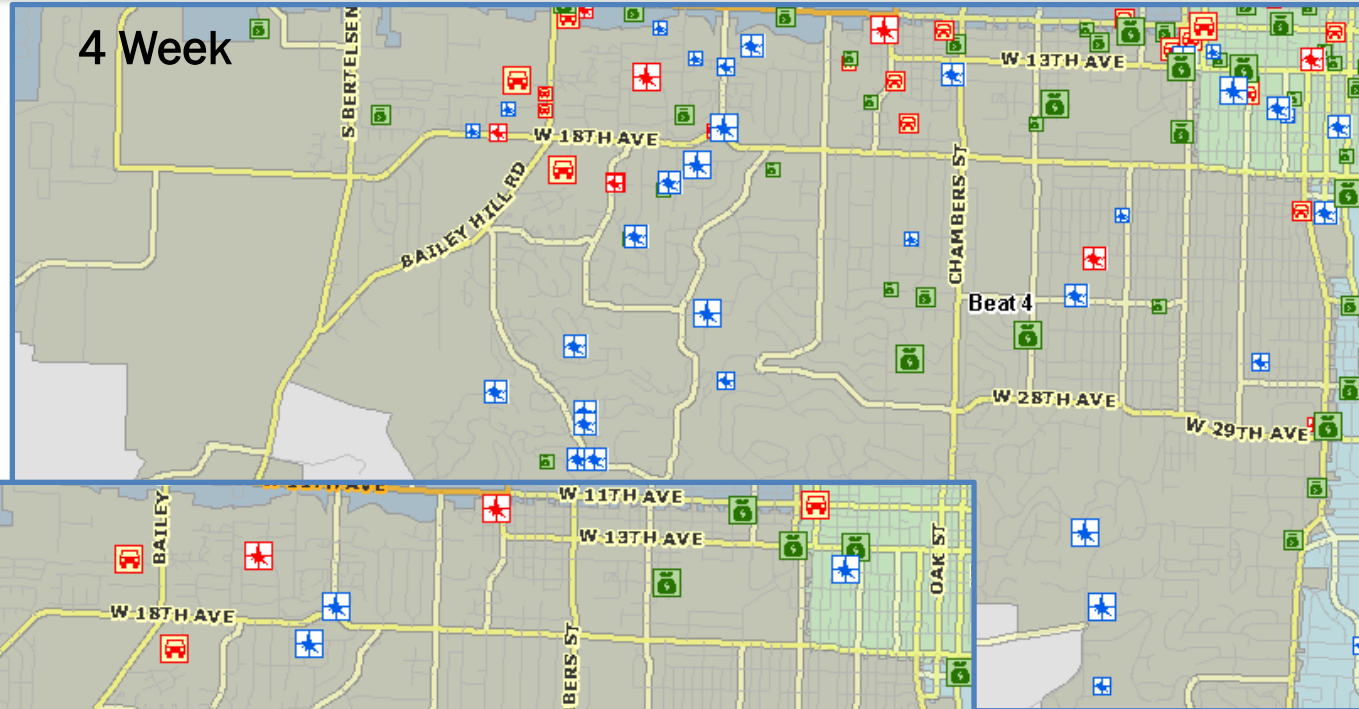

West Side Beat 4

PROTECT. SERVE. CARE.

4 Week