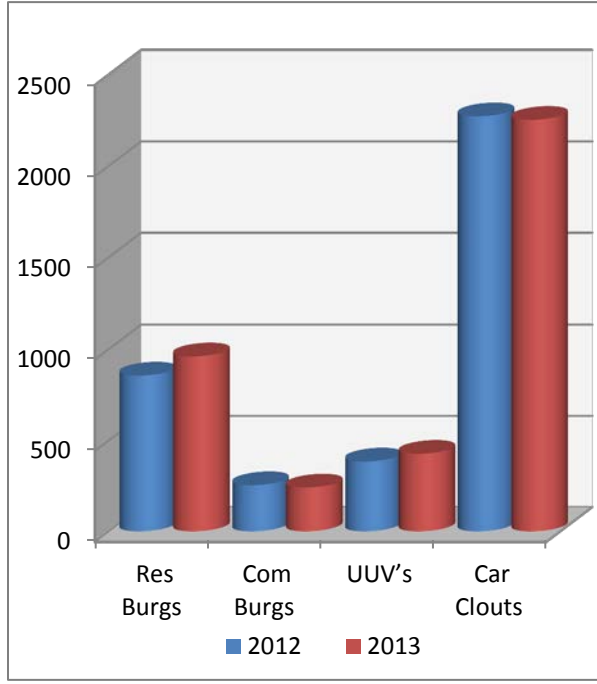

October 9, 2013

- Commons/Kinsrow Activity Continues
- Area of Focus has Shifted West
- Beat 6 Has Quietened

Four Weeks City Wide/YTD Numbers

PROTECT.SERVE.CARE.

YTD	2012	2013	Diff	% Chg
Res Burgs	854	959	105	<u>12.3%</u>
Com Burgs	253	240	-13	-5.1%
UUV's	383	425	42	<u>11.0%</u>
Car Clouts	2270	2251	-19	-0.8%

This Week City Wide

PROTECT. SERVE. CARE.

City Wide	Last Week	This Week	Diff
Res Burgs	26	16	-10
Com Burgs	8	3	-5
UUV's	12	5	-7
Car Clouts	42	19	-23

Not including 9 log calls
(25 as of 1039hrs on 10/09/13)