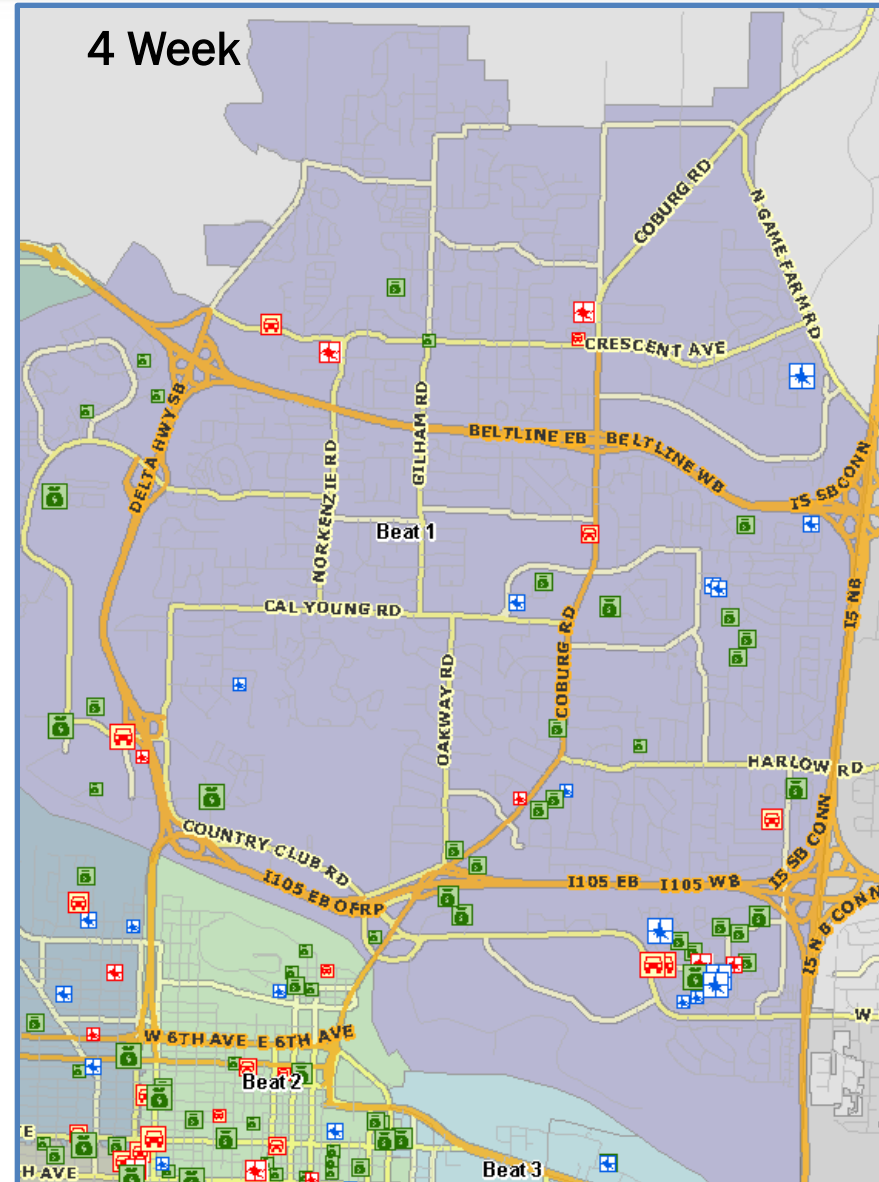

October 9, 2013

- Commons/Kinsrow Activity Continues
- Area of Focus has Shifted West
- Beat 6 Has Quietened

Four Weeks City Wide/YTD Numbers

PROTECT.SERVE.CARE.

YTD	2012	2013	Diff	% Chg
Res Burgs	854	959	105	<u>12.3%</u>
Com Burgs	253	240	-13	-5.1%
UUV's	383	425	42	<u>11.0%</u>
Car Clouts	2270	2251	-19	-0.8%

This Week City Wide

PROTECT. SERVE. CARE.

City Wide	Last Week	This Week	Diff
Res Burgs	26	16	-10
Com Burgs	8	3	-5
UUV's	12	5	-7
Car Clouts	42	19	-23

Not including 9 log calls
(25 as of 1039hrs on 10/09/13)

East Side Beat 1

1 Week

4 Week

PROTECT.SERVE.CARE.

East Side Beat 2

PROTECT.SERVE.CARE.

East Side Beat 3

PROTECT.SERVE.CARE.

The End

A large, faint watermark of the Eugene Police Department badge is visible on the left side of the slide. The badge is a five-pointed star with a central seal. The seal features a landscape scene with a tree and a building, surrounded by the text "STATE OF OREGON". The outer ring of the badge contains the text "CITY OF EUGENE" at the top and "POLICE" at the bottom.