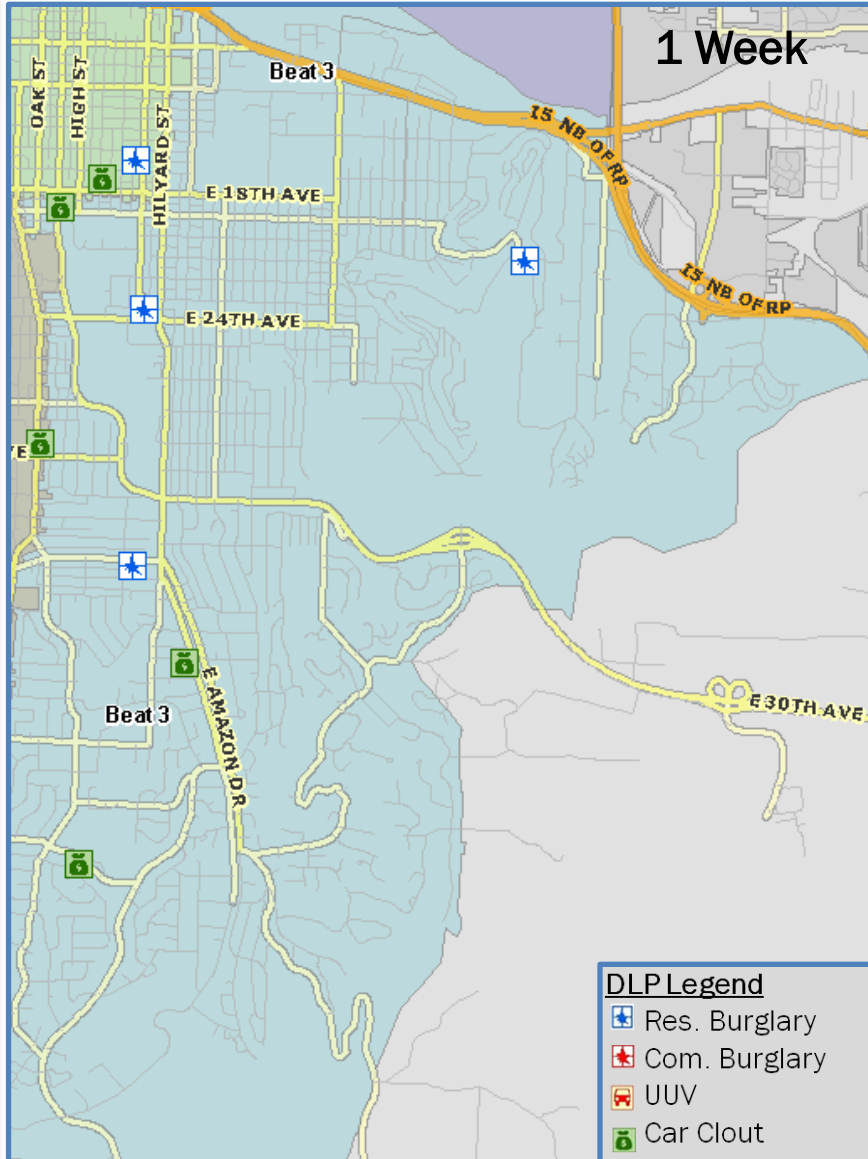

East Side Beat 1

1 Week

4 Week

PROTECT.SERVE.CARE.

East Side Beat 2

PROTECT.SERVE.CARE.

East Side Beat 3

PROTECT.SERVE.CARE.

West Side Beat 6

PROTECT. SERVE. CARE.

UUV Stolen and Recovered

08/27/13 to 10/07/13

January 1 to October 7, 2013

Beat	UUV's	Rec'vd
1	79	31
2	52	24
3	53	26
4	67	37
5	144	98
6	30	21
Total	425	237

55.8% Recovery Rate