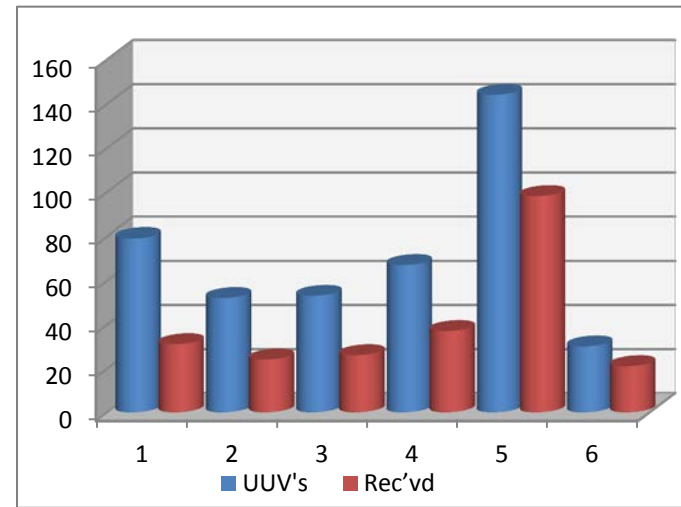

West Side Beat 6

PROTECT. SERVE. CARE.

UUV Stolen and Recovered

08/27/13 to 10/07/13

January 1 to October 7, 2013

Beat	UUV's	Rec'vd
1	79	31
2	52	24
3	53	26
4	67	37
5	144	98
6	30	21
Total	425	237

55.8% Recovery Rate

The End

A large, faint watermark of the Eugene Police Department badge is visible on the left side of the slide. The badge is a five-pointed star with a central seal. The seal features a landscape scene with a tree and a building, surrounded by the text "STATE OF OREGON". The outer ring of the badge contains the text "CITY OF EUGENE" at the top and "POLICE" at the bottom.