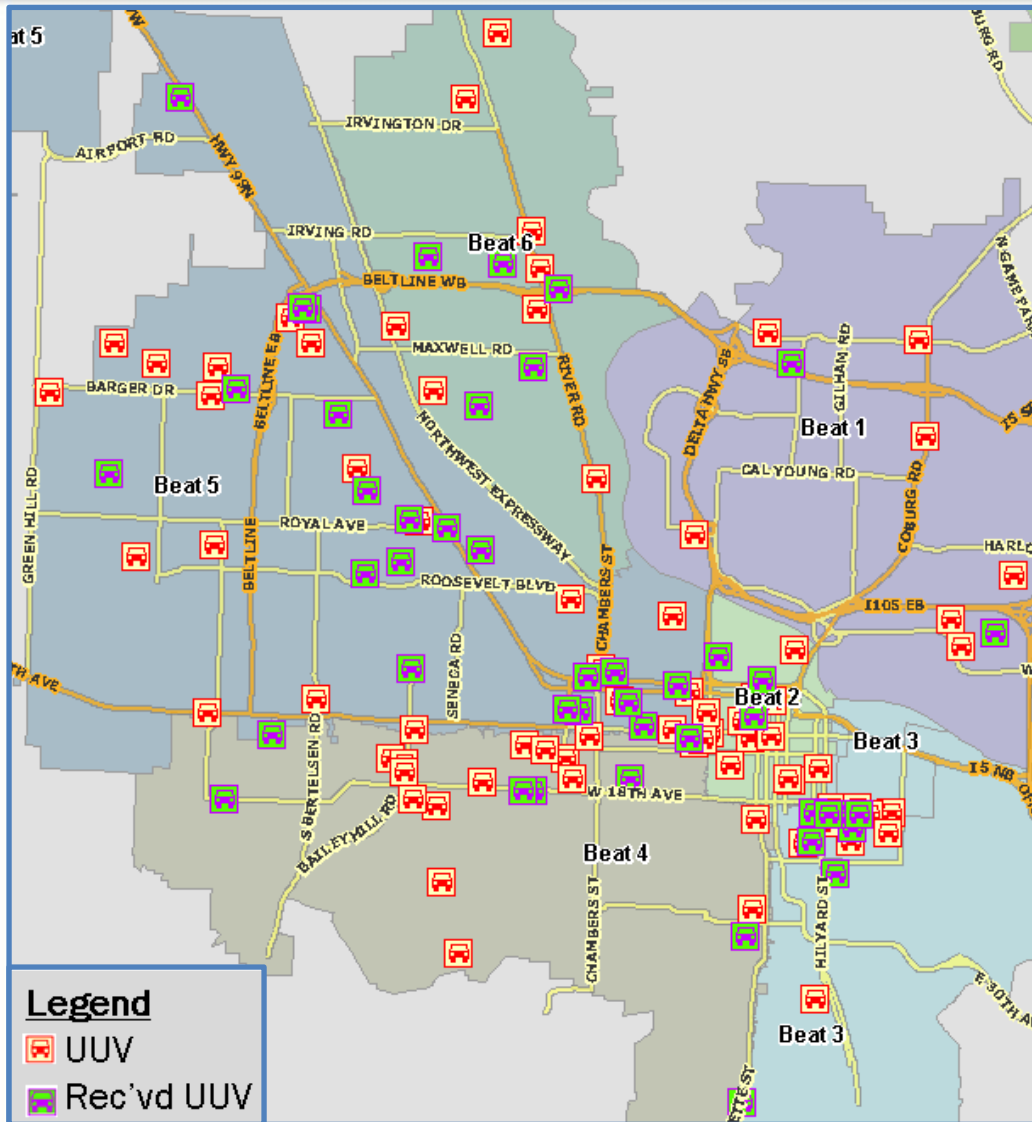

East Side Beat 1

1 Week

4 Week

PROTECT.SERVE.CARE.

East Side Beat 2

PROTECT.SERVE.CARE.

East Side Beat 3

PROTECT.SERVE.CARE.

West Side Beat 4

PROTECT. SERVE. CARE.

4 Week

1 Week

DLP Legend

-  Res. Burglary
-  Com. Burglary
-  UUV
-  Car Clout

West Side Beat 5

PROTECT. SERVE. CARE.

West Side Beat 6

PROTECT. SERVE. CARE.

UUV Stolen and Recovered

08/27/13 to 10/07/13

January 1 to October 7, 2013

Beat	UUV's	Rec'vd
1	79	31
2	52	24
3	53	26
4	67	37
5	144	98
6	30	21
Total	425	237

55.8% Recovery Rate

The End

A large, faint watermark of the Eugene Police Department badge is visible on the left side of the slide. The badge is a five-pointed star with a central seal. The seal features a landscape scene with a tree and a building, surrounded by the text "STATE OF OREGON". The outer ring of the badge contains the text "CITY OF EUGENE" at the top and "POLICE" at the bottom.