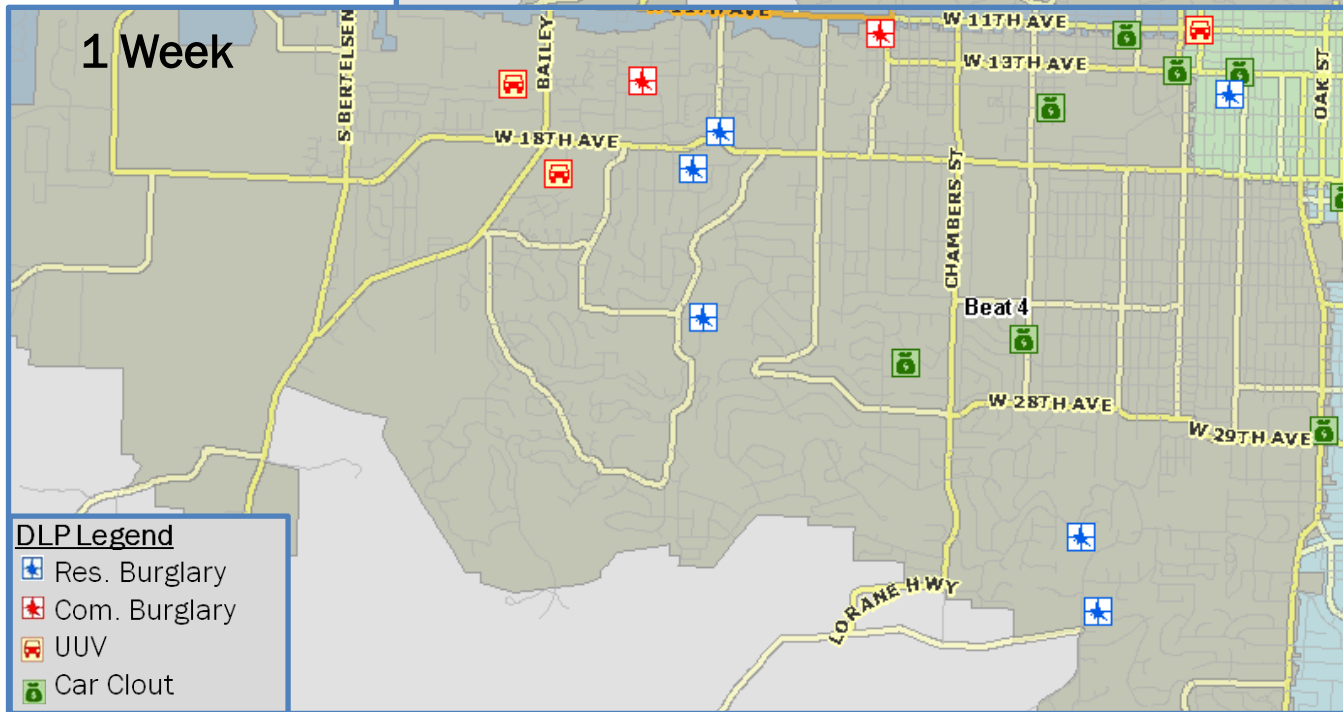

West Side Beat 4

PROTECT. SERVE. CARE.

4 Week

1 Week

DLP Legend

- Res. Burglary
- Com. Burglary
- UUV
- Car Clout