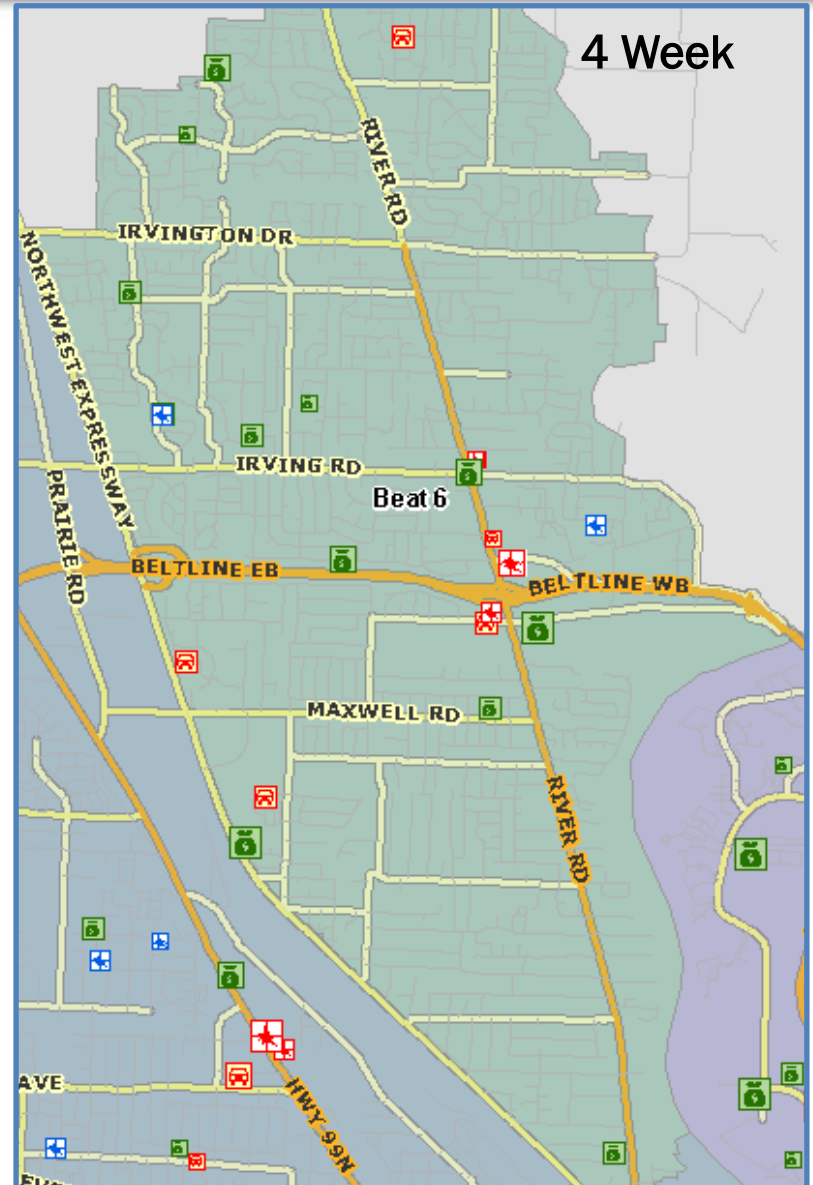

East Side Beat 1

1 Week

4 Week

PROTECT.SERVE.CARE.

East Side Beat 2

PROTECT.SERVE.CARE.

East Side Beat 3

PROTECT.SERVE.CARE.

West Side Beat 4

PROTECT. SERVE. CARE.

4 Week

1 Week

DLP Legend

-  Res. Burglary
-  Com. Burglary
-  UUV
-  Car Clout

West Side Beat 5

PROTECT. SERVE. CARE.

West Side Beat 6

PROTECT. SERVE. CARE.

UUV Stolen and Recovered

08/27/13 to 10/07/13

January 1 to October 7, 2013

Beat	UUV's	Rec'vd
1	79	31
2	52	24
3	53	26
4	67	37
5	144	98
6	30	21
Total	425	237

55.8% Recovery Rate

The End

A large, faint watermark of the Eugene Police Department badge is visible on the left side of the slide. The badge is a five-pointed star with a central seal. The seal features a landscape scene with a tree and a building, surrounded by the text "STATE OF OREGON". The outer ring of the badge contains the text "CITY OF EUGENE" at the top and "POLICE" at the bottom.