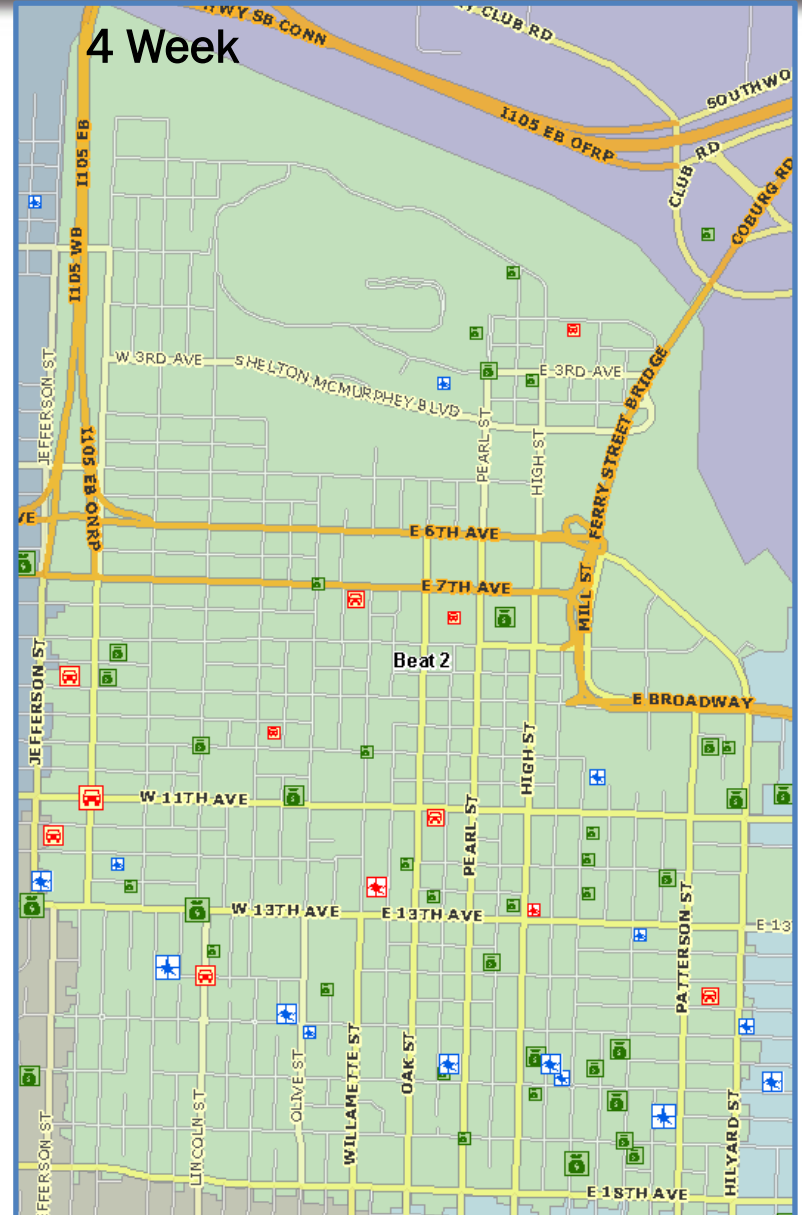

This Week City Wide

PROTECT. SERVE. CARE.

City Wide	Last Week	This Week	Diff
Res Burgs	26	16	-10
Com Burgs	8	3	-5
UUV's	12	5	-7
Car Clouts	42	19	-23

Not including 9 log calls
(25 as of 1039hrs on 10/09/13)

East Side Beat 1

1 Week

4 Week

PROTECT.SERVE.CARE.

East Side Beat 2

PROTECT.SERVE.CARE.

East Side Beat 3

PROTECT.SERVE.CARE.

West Side Beat 6

PROTECT. SERVE. CARE.

UUV Stolen and Recovered

08/27/13 to 10/07/13

January 1 to October 7, 2013

Beat	UUV's	Rec'vd
1	79	31
2	52	24
3	53	26
4	67	37
5	144	98
6	30	21
Total	425	237

55.8% Recovery Rate