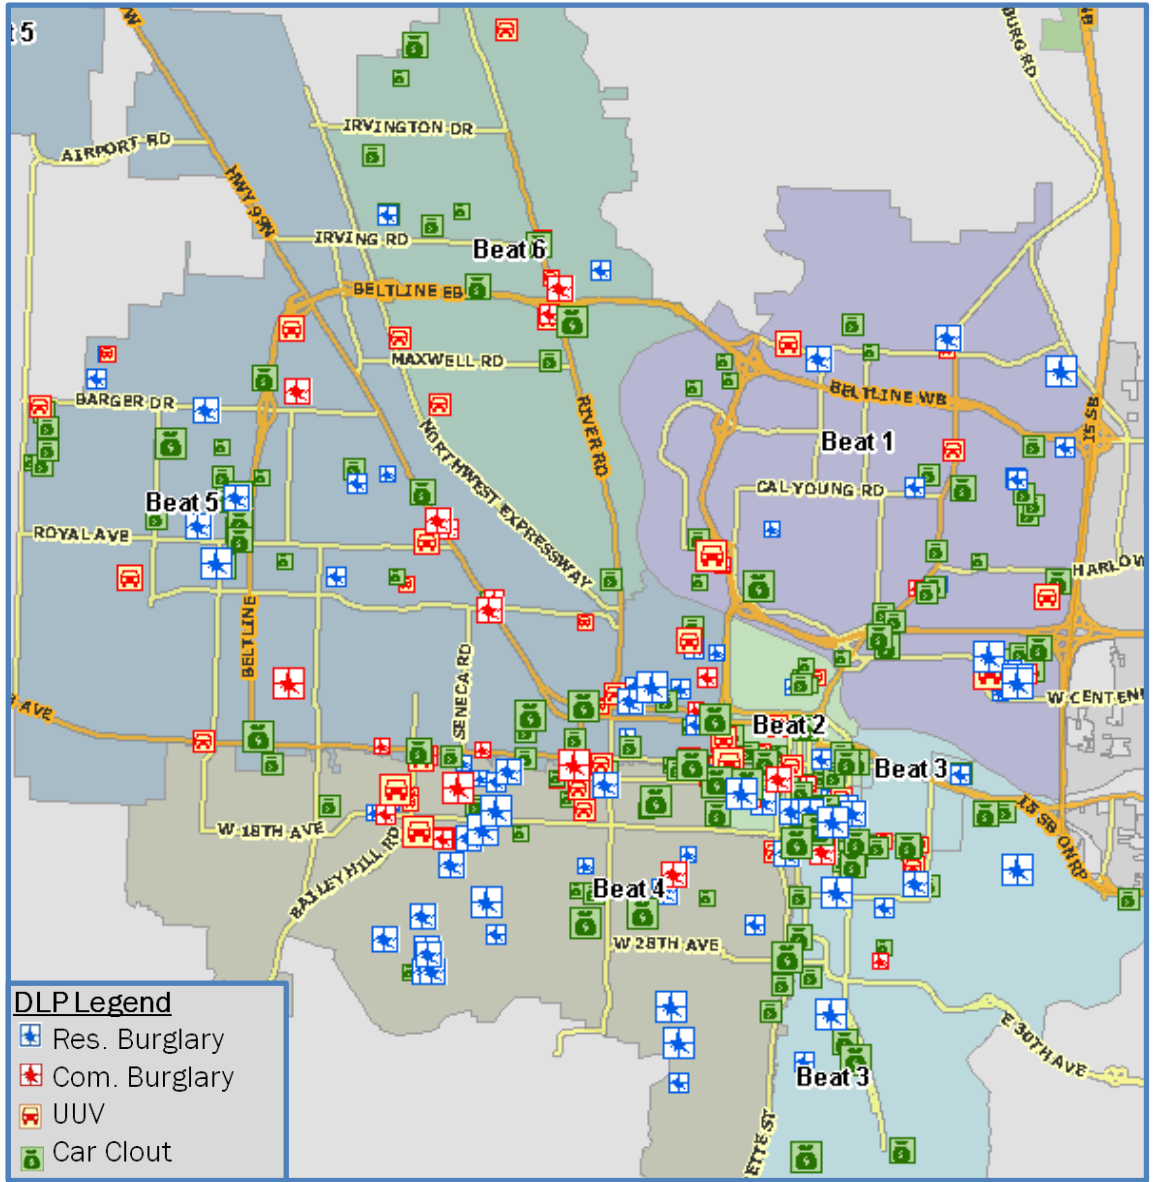

October 9, 2013

- Commons/Kinsrow Activity Continues
- Area of Focus has Shifted West
- Beat 6 Has Quietened

Four Weeks City Wide/YTD Numbers

PROTECT.SERVE.CARE.

YTD	2012	2013	Diff	% Chg
Res Burgs	854	959	105	<u>12.3%</u>
Com Burgs	253	240	-13	-5.1%
UUV's	383	425	42	<u>11.0%</u>
Car Clouts	2270	2251	-19	-0.8%

This Week City Wide

PROTECT. SERVE. CARE.

City Wide	Last Week	This Week	Diff
Res Burgs	26	16	-10
Com Burgs	8	3	-5
UUV's	12	5	-7
Car Clouts	42	19	-23

Not including 9 log calls
(25 as of 1039hrs on 10/09/13)

East Side Beat 1

1 Week

4 Week

PROTECT.SERVE.CARE.

East Side Beat 2

PROTECT.SERVE.CARE.

East Side Beat 3

PROTECT.SERVE.CARE.

The End

A large, faint watermark of the Eugene Police Department badge is visible on the left side of the slide. The badge is a five-pointed star with a central seal. The seal features a landscape scene with a tree and a building, surrounded by the text "STATE OF OREGON". The outer ring of the badge contains the text "CITY OF EUGENE" at the top and "POLICE" at the bottom.