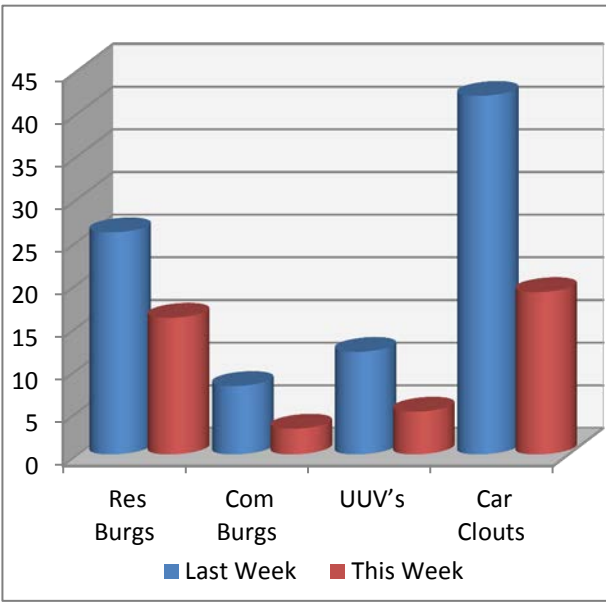

October 9, 2013

- Commons/Kinsrow Activity Continues
- Area of Focus has Shifted West
- Beat 6 Has Quietened

Four Weeks City Wide/YTD Numbers

PROTECT.SERVE.CARE.

YTD	2012	2013	Diff	% Chg
Res Burgs	854	959	105	<u>12.3%</u>
Com Burgs	253	240	-13	-5.1%
UUV's	383	425	42	<u>11.0%</u>
Car Clouts	2270	2251	-19	-0.8%

This Week City Wide

PROTECT. SERVE. CARE.

City Wide	Last Week	This Week	Diff
Res Burgs	26	16	-10
Com Burgs	8	3	-5
UUV's	12	5	-7
Car Clouts	42	19	-23

Not including 9 log calls
(25 as of 1039hrs on 10/09/13)