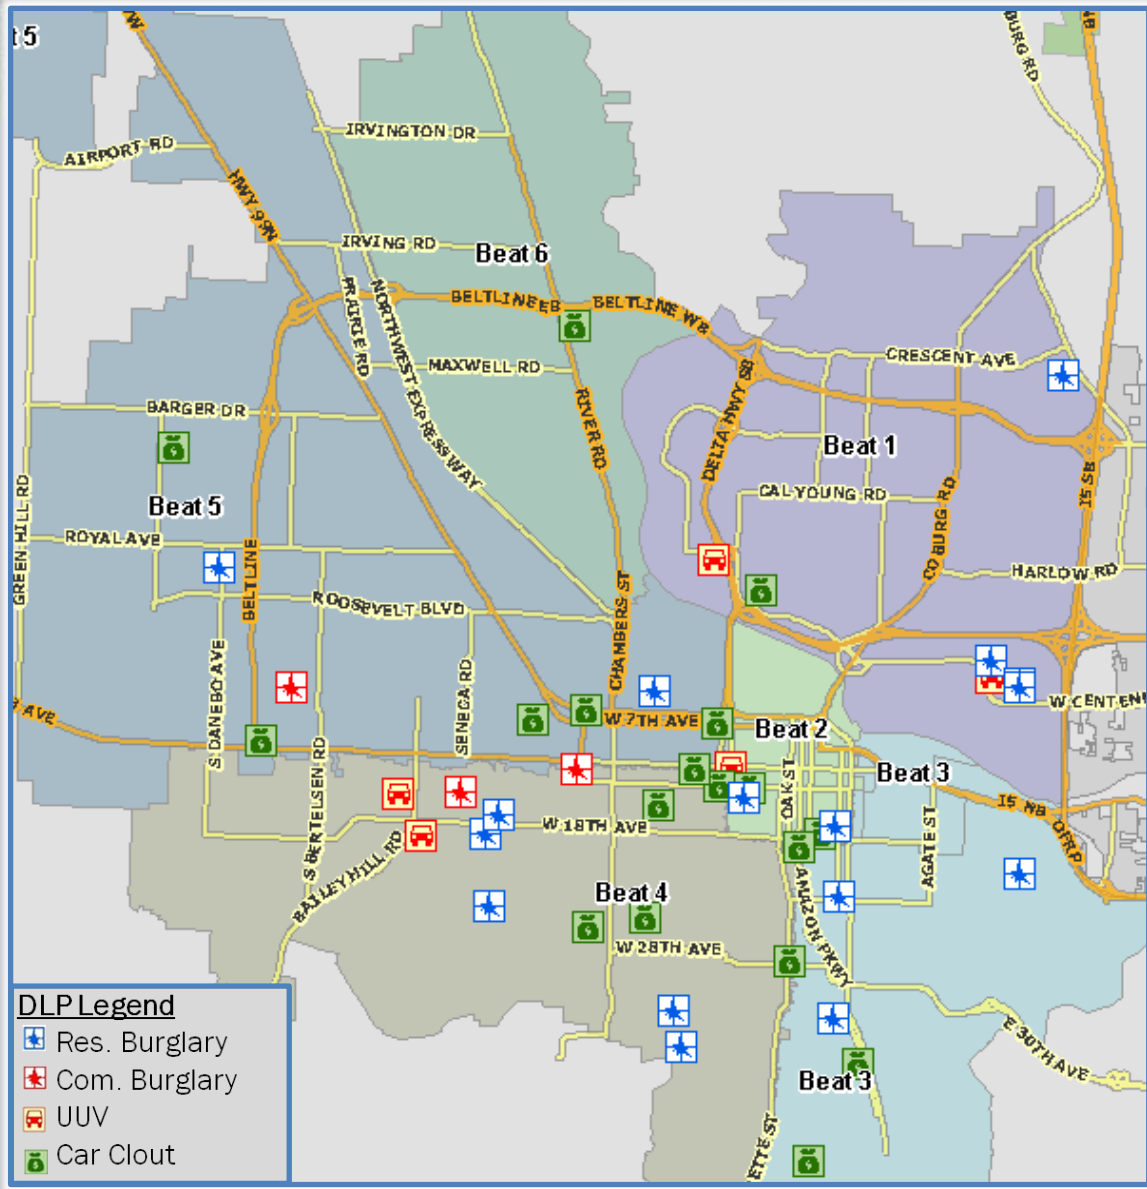

October 9, 2013

- Commons/Kinsrow Activity Continues
- Area of Focus has Shifted West
- Beat 6 Has Quietened

Four Weeks City Wide/YTD Numbers

PROTECT.SERVE.CARE.

YTD	2012	2013	Diff	% Chg
Res Burgs	854	959	105	<u>12.3%</u>
Com Burgs	253	240	-13	-5.1%
UUV's	383	425	42	<u>11.0%</u>
Car Clouts	2270	2251	-19	-0.8%

This Week City Wide

PROTECT. SERVE. CARE.

City Wide	Last Week	This Week	Diff
Res Burgs	26	16	-10
Com Burgs	8	3	-5
UUV's	12	5	-7
Car Clouts	42	19	-23

Not including 9 log calls
(25 as of 1039hrs on 10/09/13)

East Side Beat 1

1 Week

4 Week

PROTECT.SERVE.CARE.

East Side Beat 2

PROTECT.SERVE.CARE.

East Side Beat 3

PROTECT.SERVE.CARE.

The End

A large, faint watermark of the Eugene Police Department badge is visible on the left side of the slide. The badge is a five-pointed star with a central seal. The seal features a landscape scene with a tree and a building, surrounded by the text "STATE OF OREGON". The outer ring of the badge contains the text "CITY OF EUGENE" at the top and "POLICE" at the bottom.