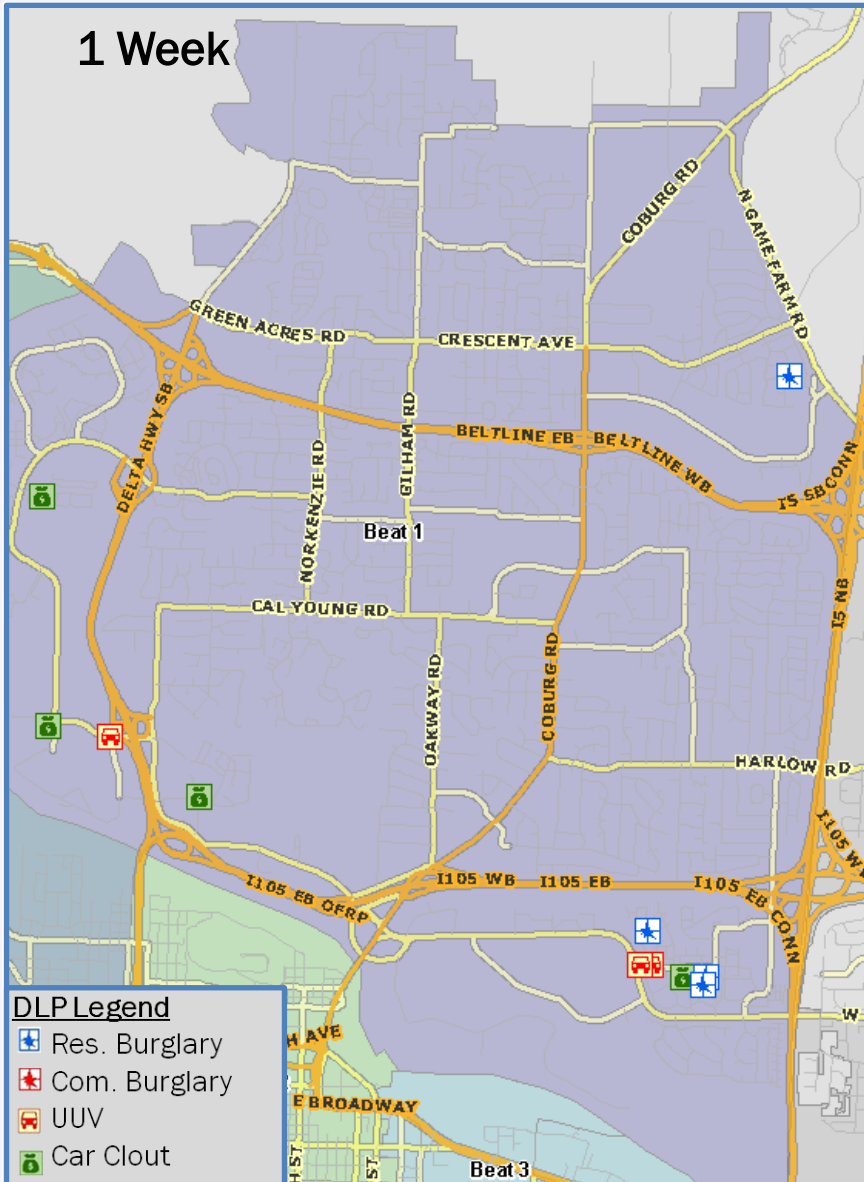

October 9, 2013

- Commons/Kinsrow Activity Continues
- Area of Focus has Shifted West
- Beat 6 Has Quietened

Four Weeks City Wide/YTD Numbers

PROTECT.SERVE.CARE.

YTD	2012	2013	Diff	% Chg
Res Burgs	854	959	105	<u>12.3%</u>
Com Burgs	253	240	-13	-5.1%
UUV's	383	425	42	<u>11.0%</u>
Car Clouts	2270	2251	-19	-0.8%

This Week City Wide

PROTECT. SERVE. CARE.

City Wide	Last Week	This Week	Diff
Res Burgs	26	16	-10
Com Burgs	8	3	-5
UUV's	12	5	-7
Car Clouts	42	19	-23

Not including 9 log calls
(25 as of 1039hrs on 10/09/13)

East Side Beat 1

1 Week

4 Week

PROTECT.SERVE.CARE.

East Side Beat 2

PROTECT.SERVE.CARE.

East Side Beat 3

PROTECT.SERVE.CARE.