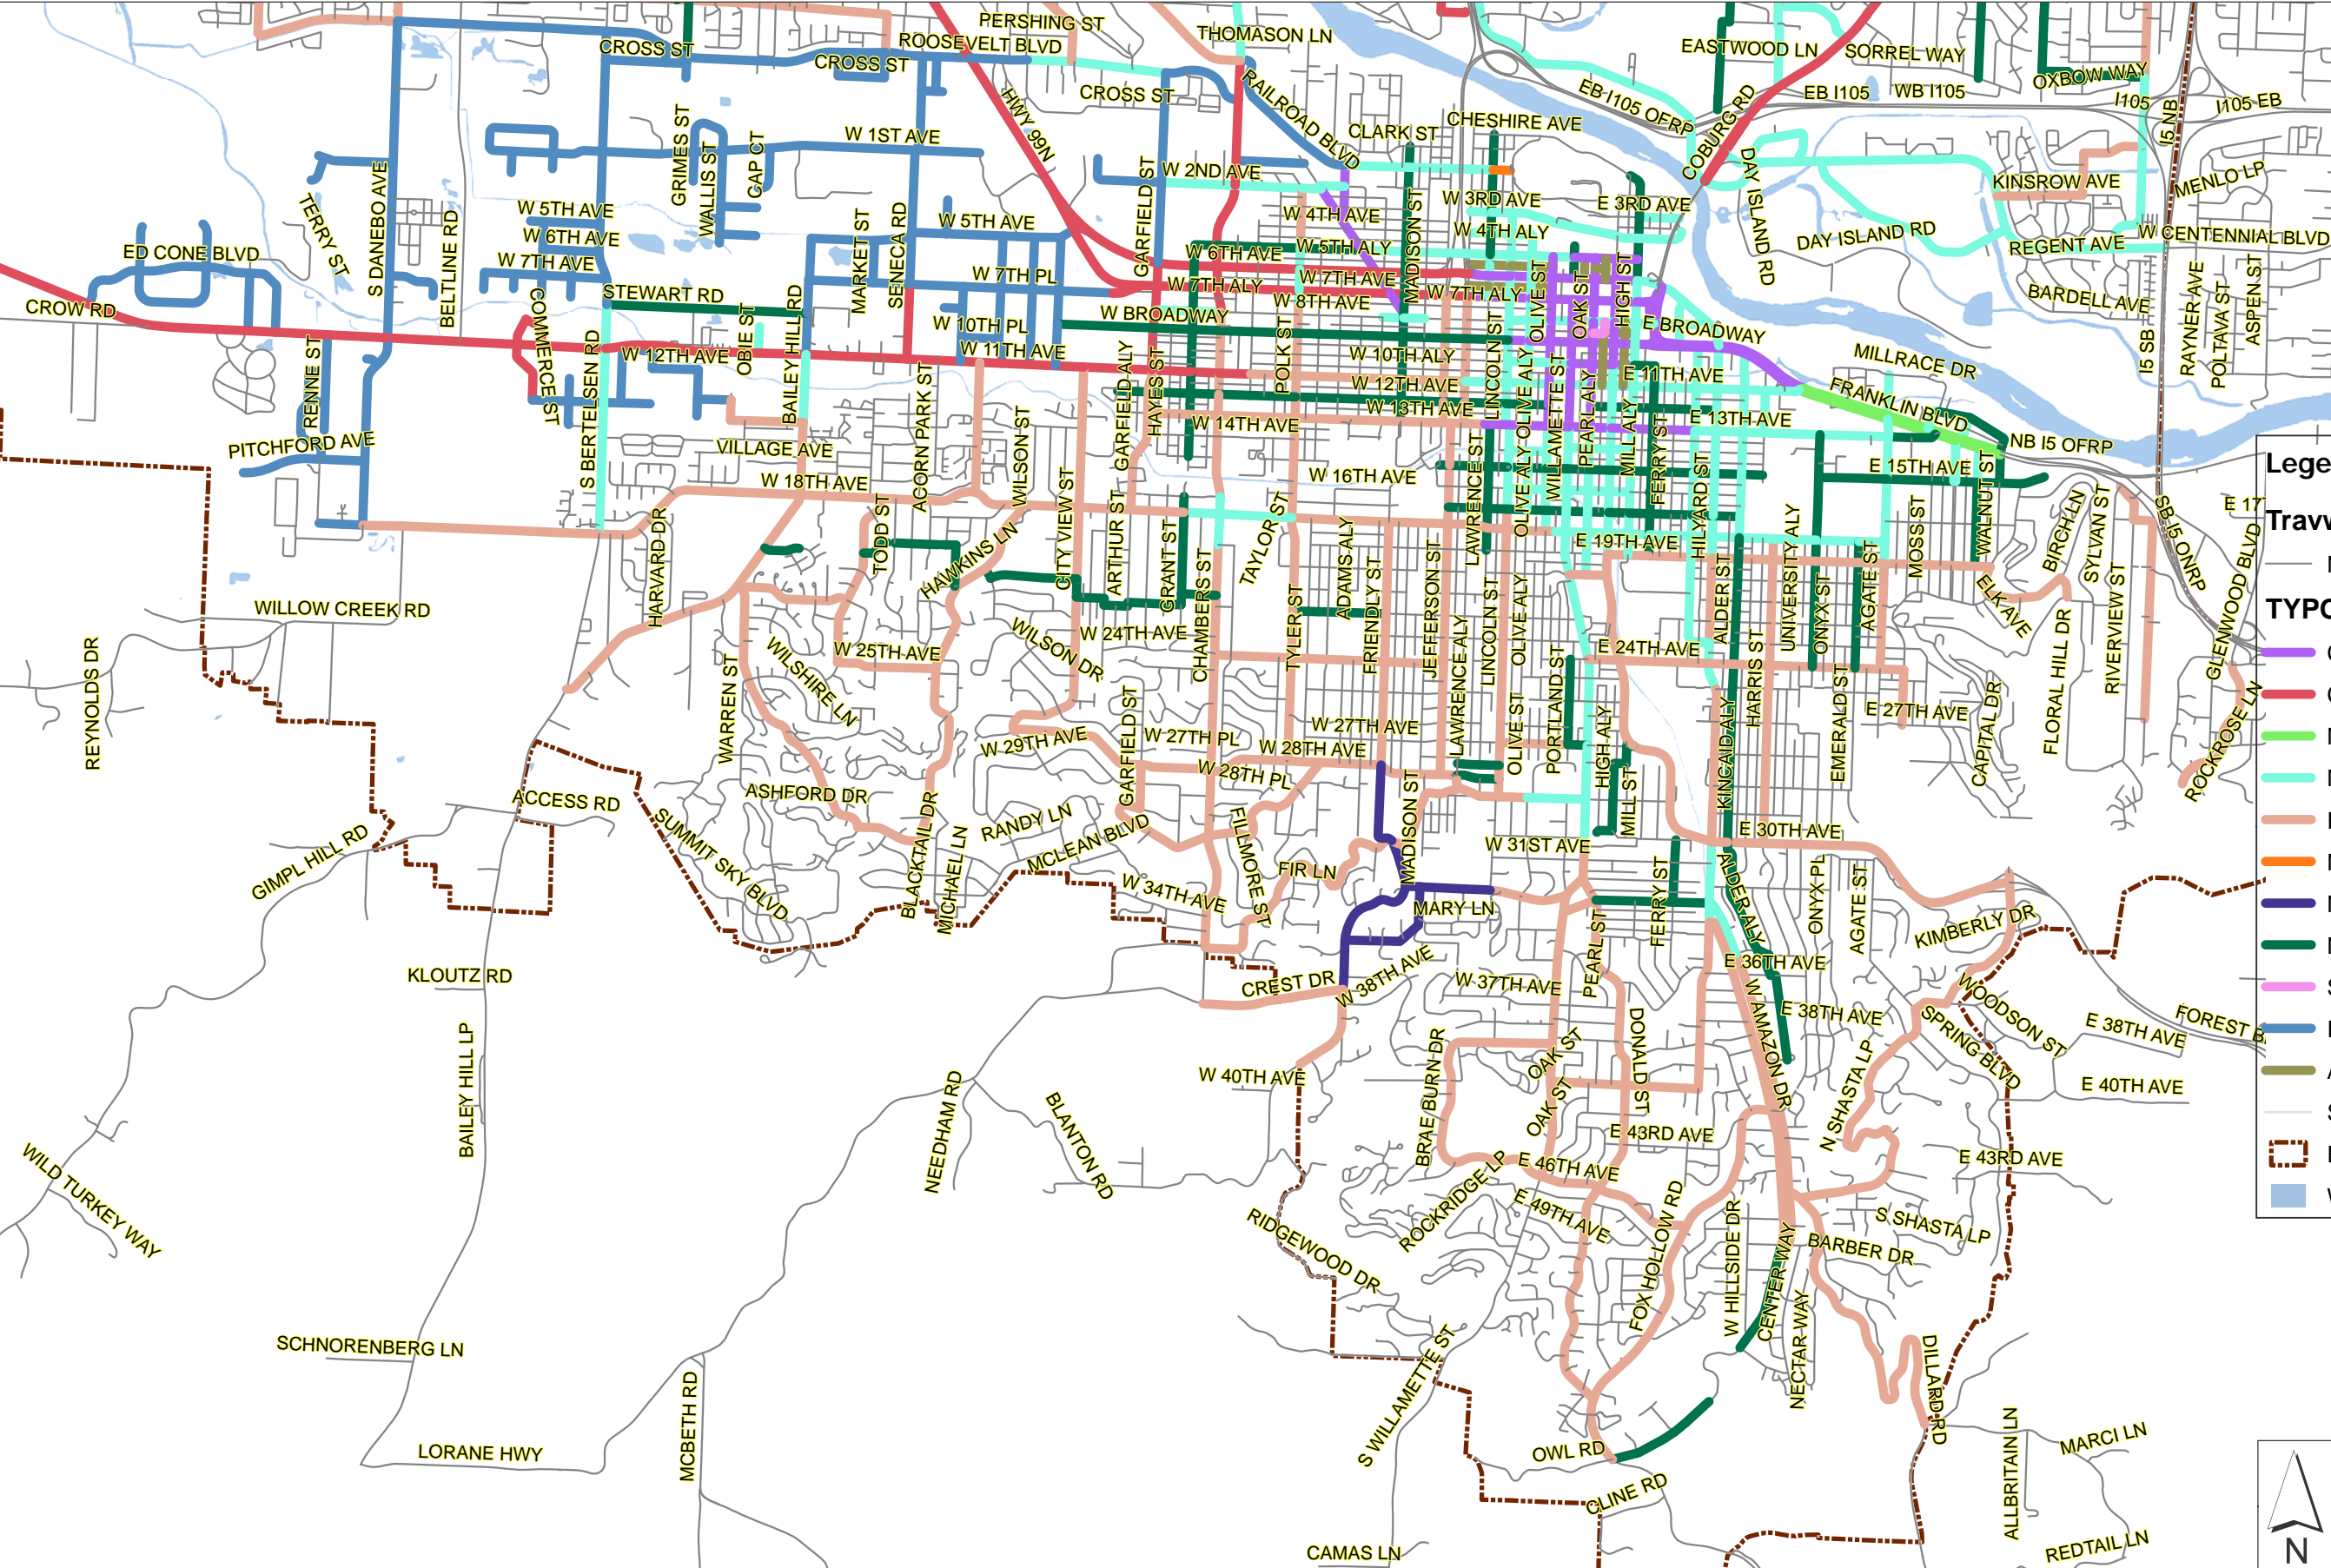

# Eugene Street Typology - South

**Legend**

Travway\_01252018 (FC)  
 Not coded yet - Neighborhood Residential

**TYOLOGY**

- Commercial Main Street
- Commercial Suburban
- Multi-Way Boulevard
- Mixed-Use Neighborhood
- Residential Connector
- Neighborhood Residential
- Neighborhood Residential Curbless
- Neighborhood Greenway
- Shared Street
- Industrial
- Alley
- Streets
- Eugene UGB
- Water Bodies

December 10, 2018

Caution:  
 This map is based on imprecise source data, subject to change, and for general reference only.