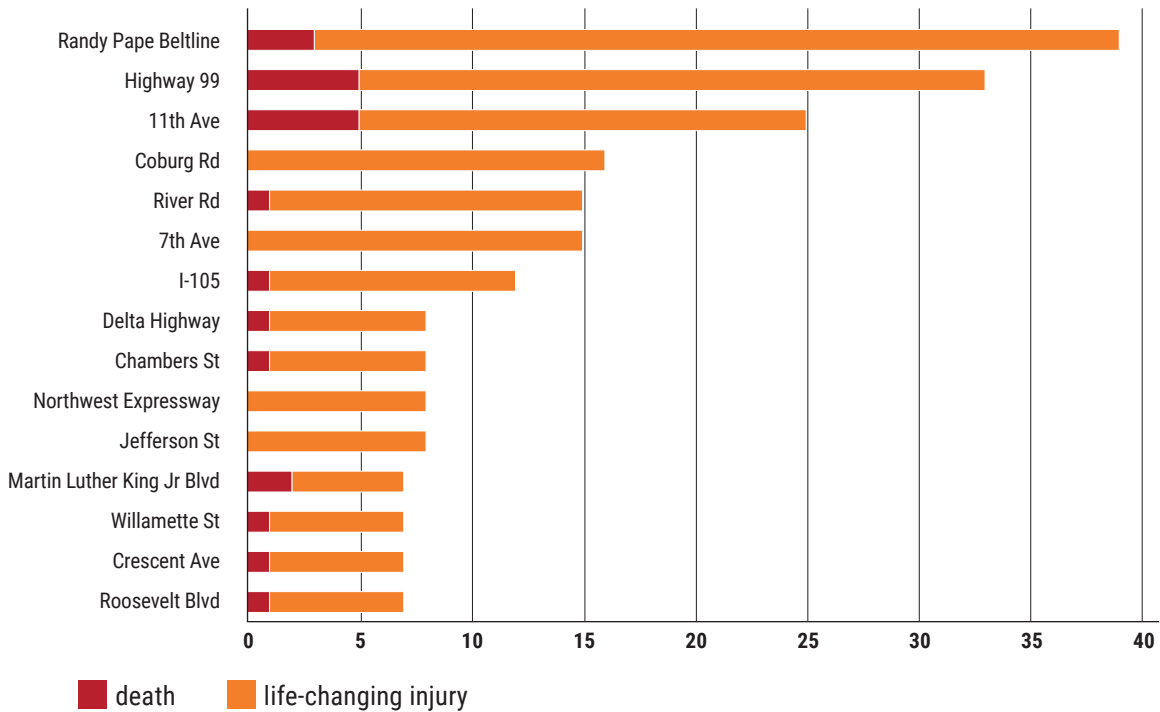

Vision Zero High Crash Streets of People Driving

The Vision Zero high crash streets of people driving includes streets with the largest number of fatal and serious injury crashes between 2007 and 2015.