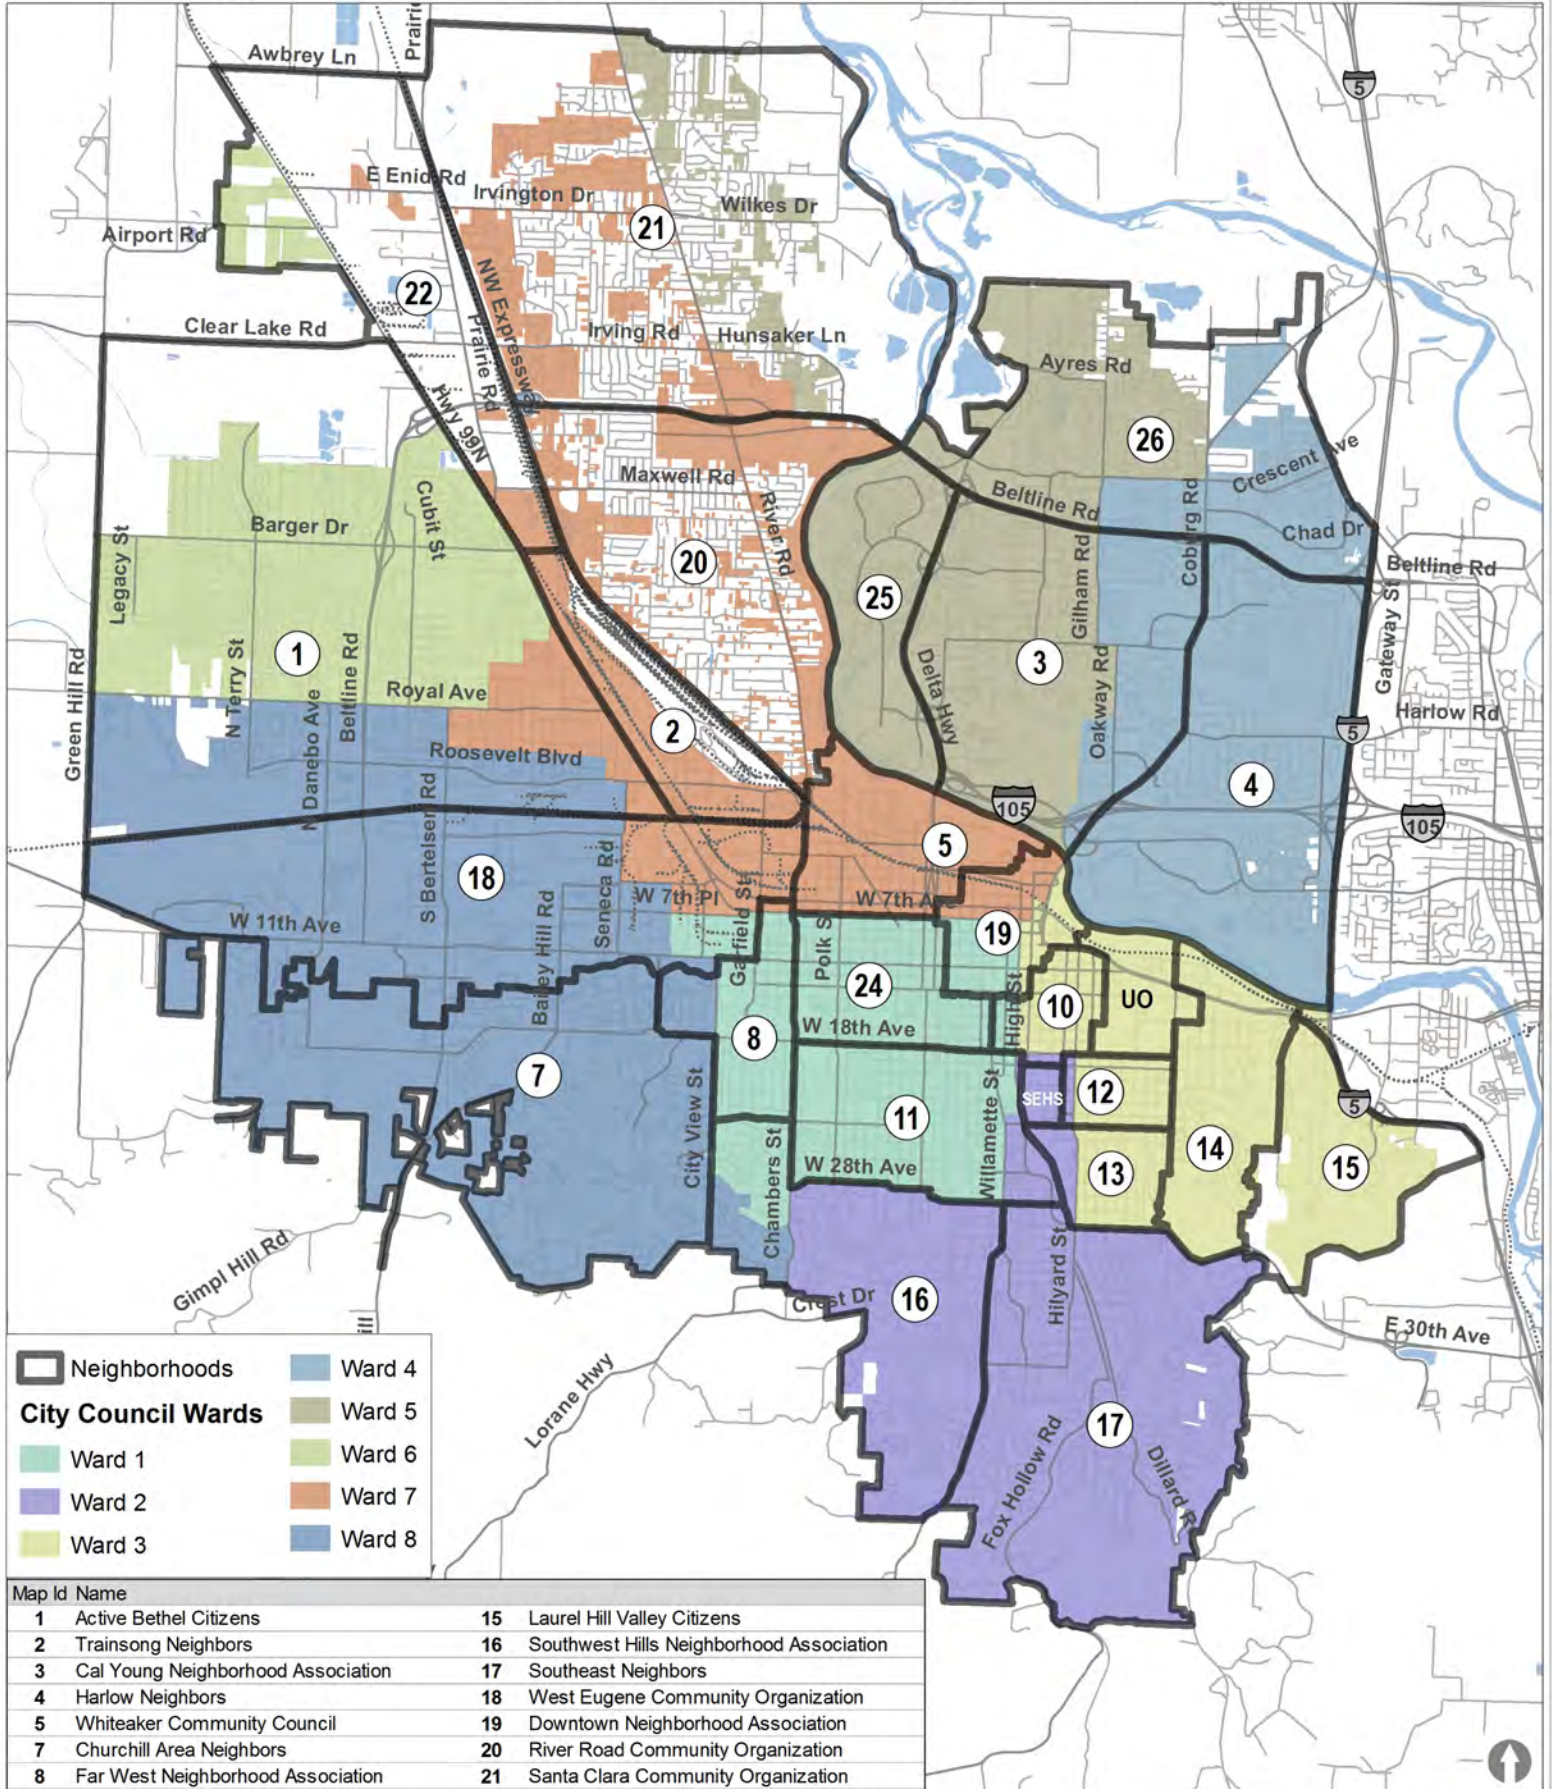

Neighborhood Organizations and City Council Wards 2017

- Neighborhoods
- Ward 4
- Ward 1
- Ward 2
- Ward 3
- Ward 5
- Ward 6
- Ward 7
- Ward 8

Map Id	Name
1	Active Bethel Citizens
2	Trainsong Neighbors
3	Cal Young Neighborhood Association
4	Harlow Neighbors
5	Whiteaker Community Council
7	Churchill Area Neighbors
8	Far West Neighborhood Association
10	West University Neighbors
11	Friendly Area Neighbors
12	South University Neighborhood Association
13	Amazon Neighbors Association
14	Fairmount Neighbors
15	Laurel Hill Valley Citizens
16	Southwest Hills Neighborhood Association
17	Southeast Neighbors
18	West Eugene Community Organization
19	Downtown Neighborhood Association
20	River Road Community Organization
21	Santa Clara Community Organization
22	Industrial Corridor Community Organization
24	Jefferson Westside Neighbors
25	Goodpasture Island Neighbors
26	Northeast Neighbors

Caution: This map is based on imprecise source data, subject to change, and for general reference only.