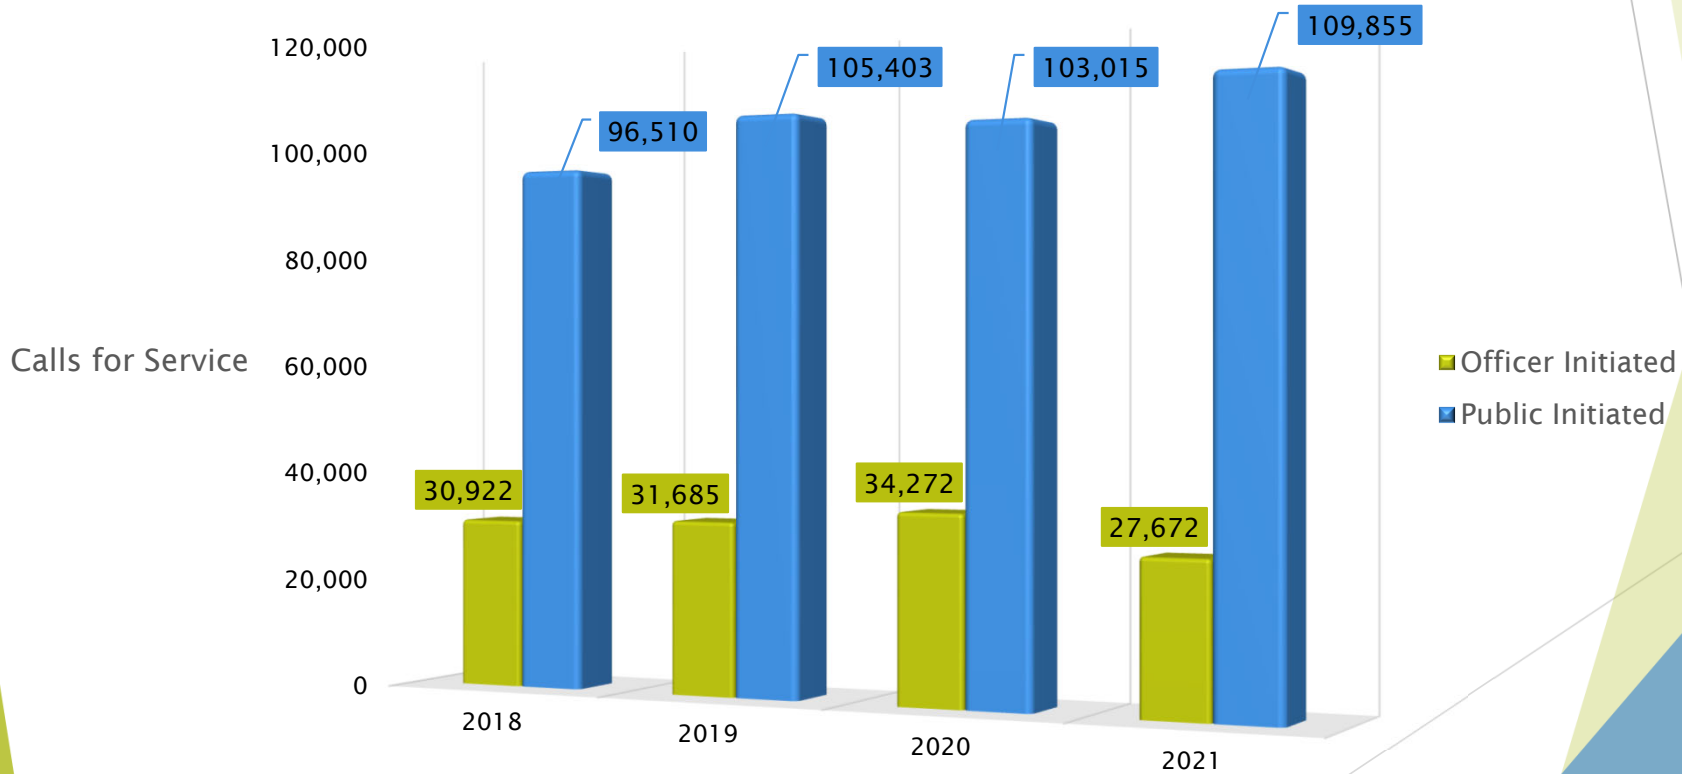

# Calls for Service

Calls for Service  
(by Source and Year)

# 2021 EPD Calls for Service Statistics

- In 2021 the total number of Calls for Service (CFS) in Eugene increased 0.2 percent since 2020 and increased 0.3 percent from two years prior. Public-Initiated CFS numbered 109,845, an increase of 6.6 percent as compared to 2020, while Self-Initiated CFS decreased by 19.3 percent to 27,672 in the same period.
- The top 21 categories of CFS are listed in the table, they account for 67.6 percent of all Public-Initiated activity in 2021. The top five: Check Welfare, Assist Public- Police, Dispute, Criminal Trespass and Beat Information accounted for 34.2 percent of the total activity. The largest increases were seen in:
  - Information - Police (42.1 percent)
  - Traffic Hazard (26.1 percent)
  - Hit And Run (25.3 percent).
- Overall, the areas showing the largest decreases in calls were:
  - Theft From Vehicle (-28.3 percent)
  - Illegal Camping (-21.3 percent).