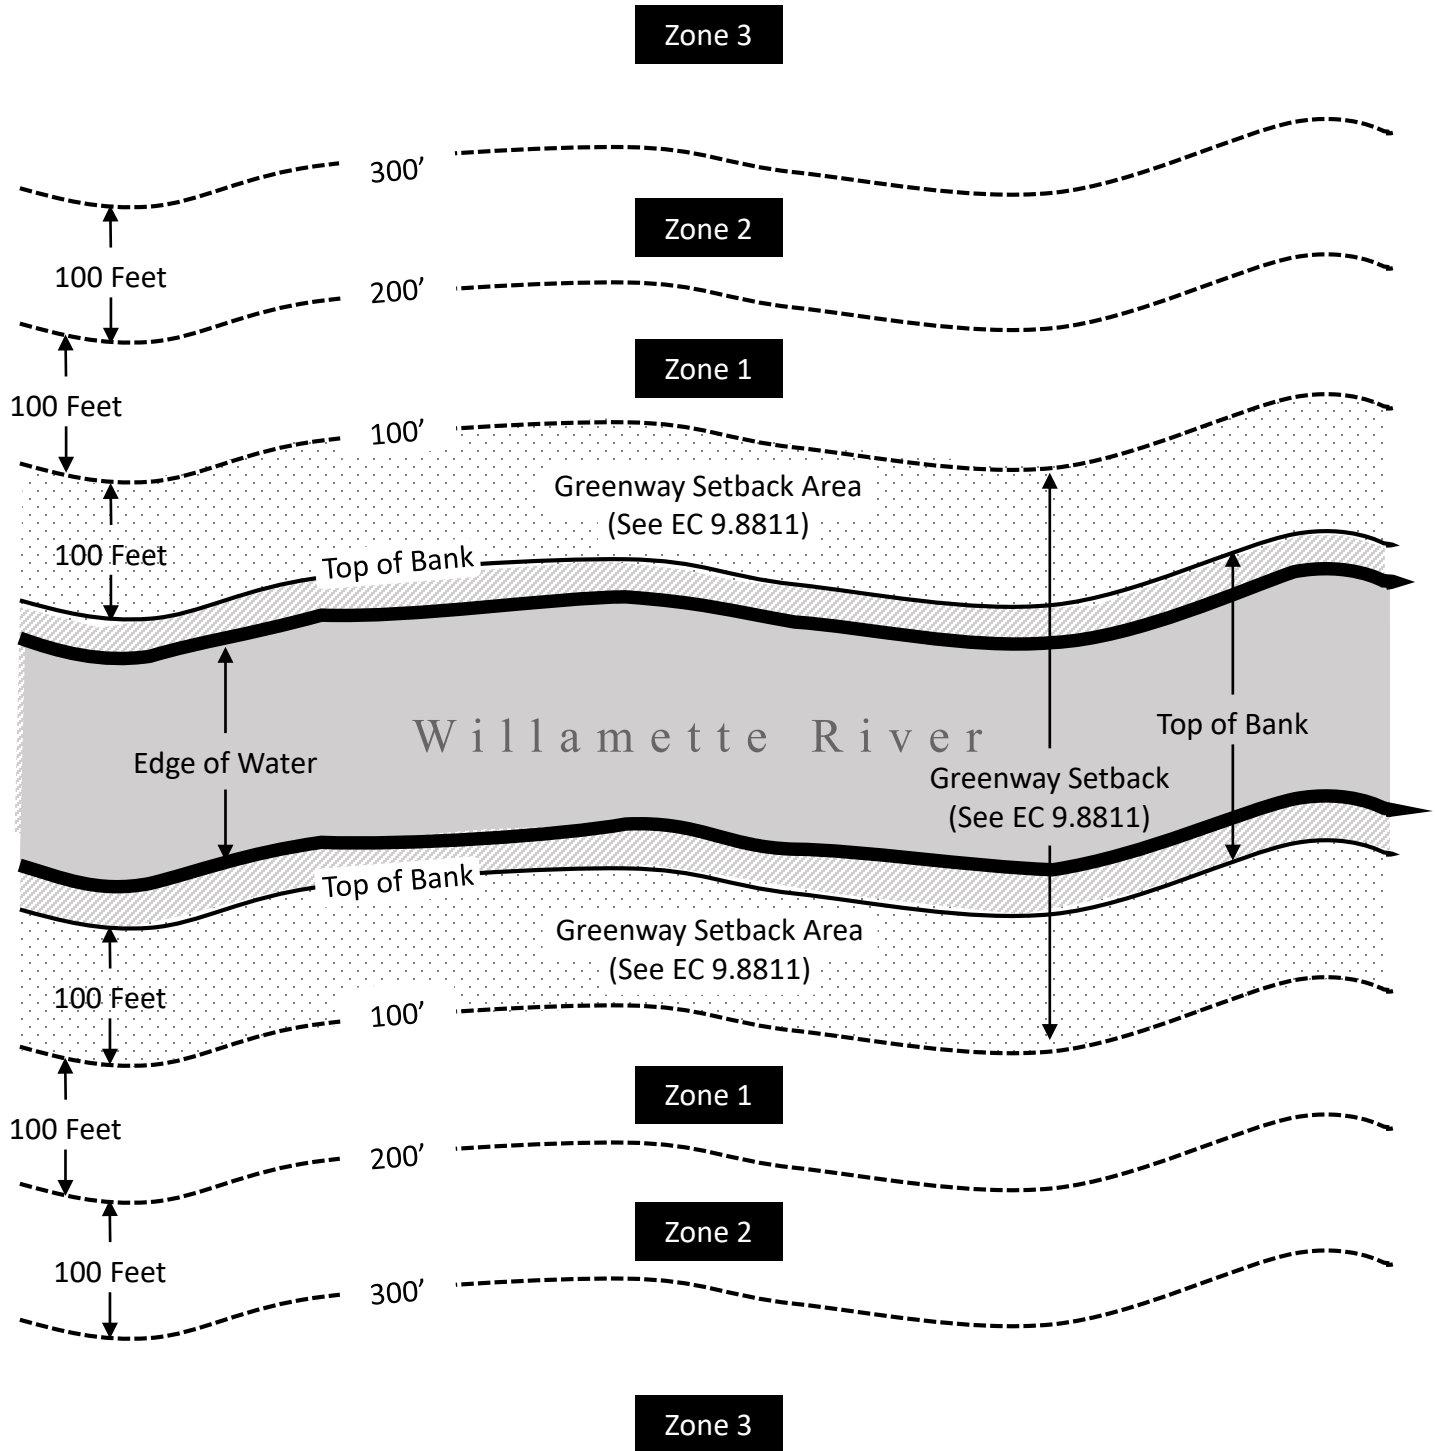

Figure 9.6885(2)(e)

Willamette River Greenway Tree Preservation Zones

Willamette River Greenway Tree Preservation Zones are only applicable within the boundary of the Willamette River Greenway